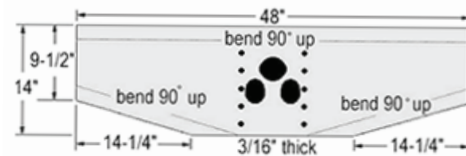

BRACKET L/G MOUNTING

Part# WAB13S00057