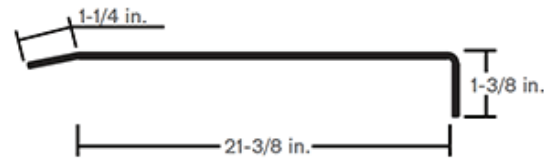

THRESHOLD 22-5/8" X 96" STEEL DIAMOND TREAD,11GA

Part# V081071